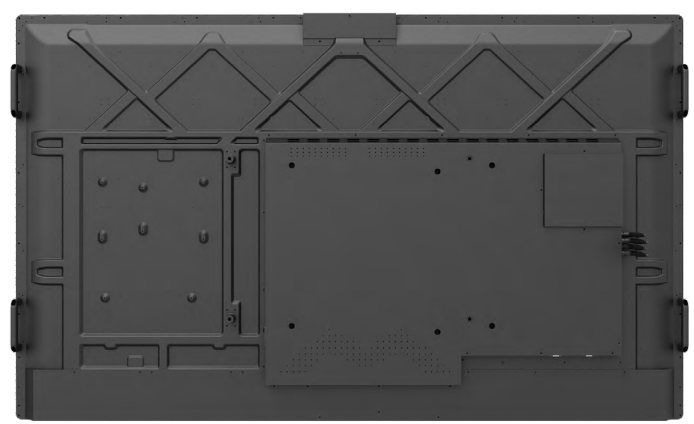

65"

OneScreen Hubware 6

Increase the potential of every meeting.

Simple Tools & Apps

- Write, stream, screen share
- Record, save, send
- Include anyone, anytime

Ultra Compatible

- Use your apps & devices or ours
- Supports practically all BYOD devices
- Instantaneous wireless connection

Affordable Innovation

- Plug-and-play, quick install
- Low cost of ownership
- Comes with its own help & training service