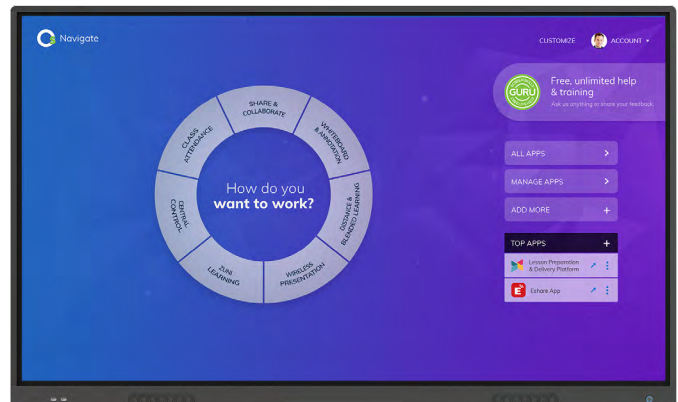

65"

OneScreen Hubware 6

Increase the potential of every meeting.

Simple Tools & Apps

- Write, stream, screen share
- Record, save, send
- Include anyone, anytime

Ultra Compatible

- Use your apps & devices or ours
- Supports practically all BYOD devices
- Instantaneous wireless connection

Affordable Innovation

- Plug-and-play, quick install
- Low cost of ownership
- Comes with its own help & training service